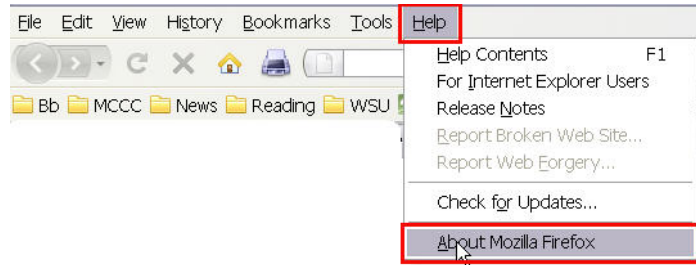

## Finding the Version of Mozilla Firefox

If you are not sure what version of Mozilla Firefox is on your system, click on the **Help** icon, then **About Mozilla Firefox**:

The next window displays what version of Mozilla Firefox is on the system: