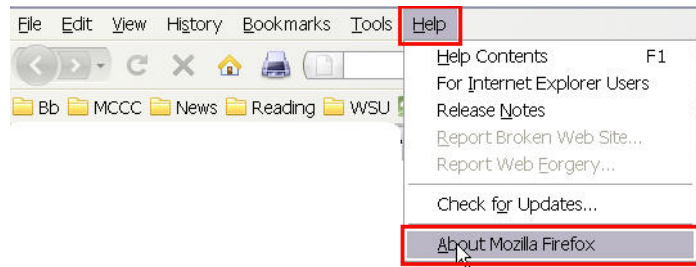

Finding the Version of Mozilla Firefox

If you are not sure what version of Mozilla Firefox is on your system, click on the **Help** icon, then **About Mozilla Firefox**:

The next window displays what version of Mozilla Firefox is on the system: