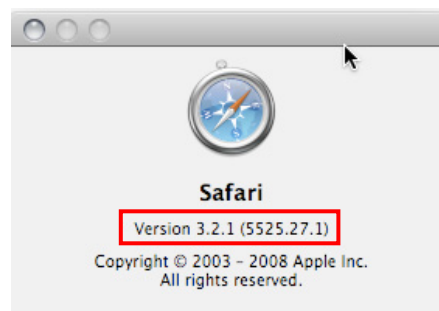

## Finding the Version of Safari

If you are not sure what version of Safari is on your system, click on the **Safari** menu, then **About Safari**:

The next window displays what version of Safari is on the system: