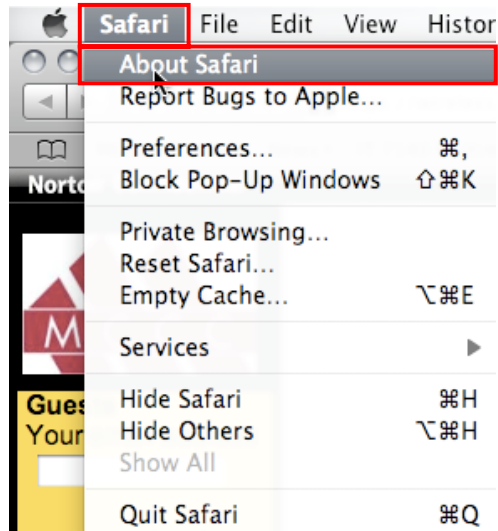

## Finding the Version of Safari

If you are not sure what version of Safari is on your system, click on the **Safari** menu, then **About Safari**:

The next window displays what version of Safari is on the system: