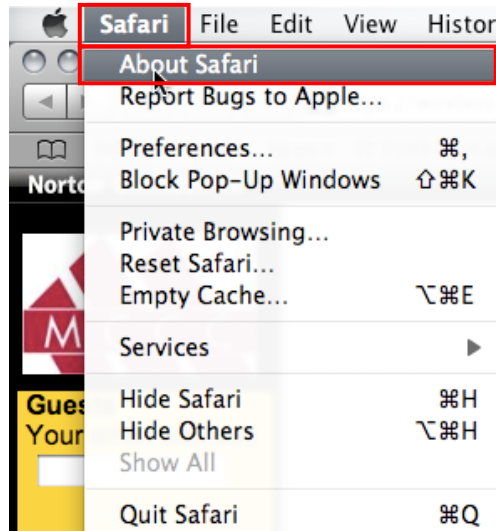

Finding the Version of Safari

If you are not sure what version of Safari is on your system, click on the **Safari** menu, then **About Safari**:

The next window displays what version of Safari is on the system: