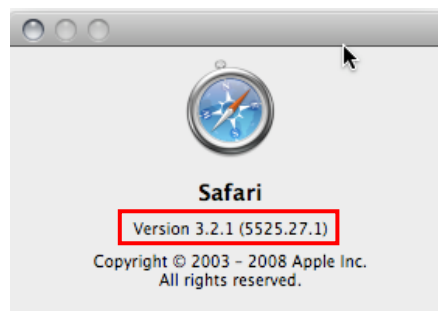

Finding the Version of Safari

If you are not sure what version of Safari is on your system, click on the **Safari** menu, then **About Safari**:

The next window displays what version of Safari is on the system: