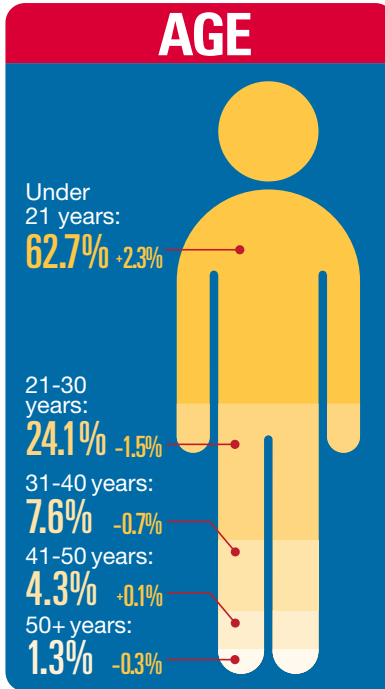

FALL 2020

Student Profile Information

Gender:

Gender and Credit Status:

(Excluding Dual-Enrolled Students)

Residency:

AGE

Race/Ethnicity:

Enrollment by Key Group:

Enrollment by Credit Status

(Excluding Dual-Enrolled Students)

Note: Smaller numbers indicate the differences are from Fall 2019 to Fall 2020

FALL 2020

Student Profile Information

Fall 2020 Cities with Enrollment 10+: