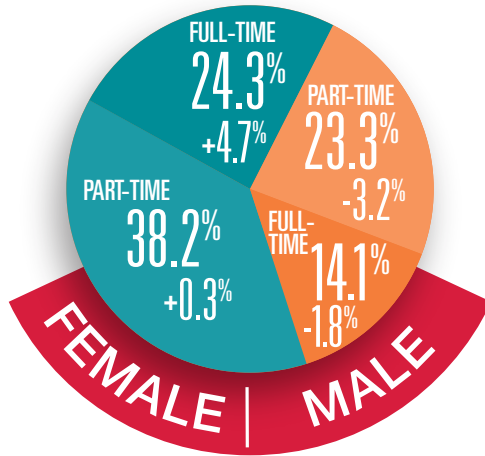

FALL 2020

Student Profile Information

Gender:

Gender and Credit Status:

(Excluding Dual-Enrolled Students)

Residency:

AGE

Race/Ethnicity:

Enrollment by Key Group:

Enrollment by Credit Status

(Excluding Dual-Enrolled Students)

Note: Smaller numbers indicate the differences are from Fall 2019 to Fall 2020

FALL 2020

Student Profile Information

Fall 2020 Cities with Enrollment 10+: