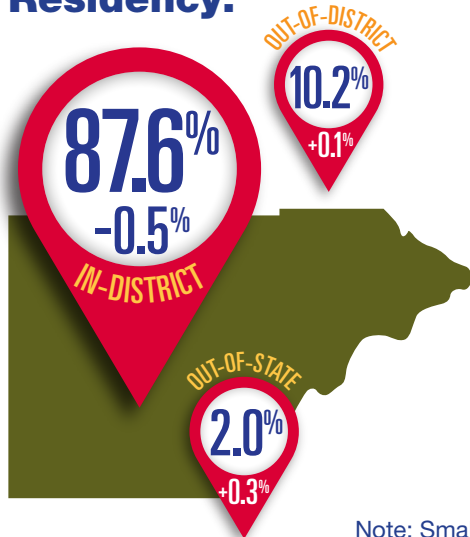

FALL 2020

Student Profile Information

Gender:

Gender and Credit Status:

(Excluding Dual-Enrolled Students)

Residency:

AGE

Race/Ethnicity:

Enrollment by Key Group:

Enrollment by Credit Status

(Excluding Dual-Enrolled Students)

Note: Smaller numbers indicate the differences are from Fall 2019 to Fall 2020

FALL 2020

Student Profile Information

Fall 2020 Cities with Enrollment 10+:

Monroe	893
Temperance	210
Newport	196
Dundee	148
Carleton	106
Lambertville	92
Petersburg	82
Ida	63
Erie	62
La Salle	39
Flat Rock	38
Maybee	34
Toledo	32
South Rockwood	28
Ottawa Lake	28
Trenton	24
Brownstown	24
Rockwood	19
Lasalle	14
Luna Pier	13
Britton	12
Milan	10
Deerfield	10
New Boston	10
Southgate	10
Taylor	10