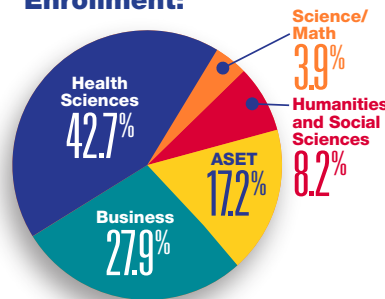

Fall 2020 Occupational Program Division Total Enrollment:

Fall 2020 Transfer Program Enrollment:

Dual Enrollment	648
Associate of Science	640
Post Graduate Enrollment	45
Liberal Arts	31
Guest Enrollment	23
Associate of Arts	6
Pre Biology	1
Pre Business Administration	1
Pre Secondary Education	1

Fall 2020 Occupational Program Enrollment:

Business		CIS: Accounting/CIS Administrative Office Specialist Certificate	1	Liberal Arts - Pre Practical Nursing	14	Nuclear Engineering Technology	14
Business Management	102	Liberal Arts-Pre-Culinary Skills and Management	1	Phlebotomy Technician Certificate	4	Associate of Applied Science	9
Accounting	44	Game Design and Development	1	Humanities and Social Sciences		Manufacturing Technology	7
CIS: Cybersecurity and Information Assurance	23	Office Specialist Certificate	1	Criminal Justice	60	Automotive Service Technology	4
CIS: Computer Science	23	Administrative Office Assistant Certificate	1	Associate of Fine Arts	8	Automotive Engineering Technology	3
Graphic Design - Digital Media	15	Digital Media Certificate	1	Fine Arts (AFA)	2	Welding Technology:	
Agriculture Operations	8	Health Sciences		Teacher Paraprofessional	2	Basic Certificate	3
CIS: PC Support Technician	7	Liberal Arts-Pre Nursing	181	Criminal Justice Certificate	2	Mechanical Design Technology Certificate	2
CIS: System Administration Specialist	6	Nursing	100	Law Enforcement	1	Wind Turbine Technician Certificate	1
Culinary Skills and Management	5	Respiratory Therapy	40	ASET		Electronics and Computer Technology	1
Administrative Professional-Administrative	5	Liberal Arts - Pre Respiratory Therapy	21	Welding Technology	25	Residential and Light Commercial Construction Cert	1
CIS: App Development	4	Liberal Arts - Pre Nursing	16	Electrical Engineering Technology	25		
CIS: Office Professional	4	Bridge LPN to RN	15	Mechanical Engineering Technology	17	Science and Math	
Graphic Design-Web Design	2	Practical Nursing Certificate	15	General Technology	17	Early Childhood Development	32
Office Administration Software Specialist Certificate	1			Mechanical Design Technology	15	Early Childhood Development Certificate	4