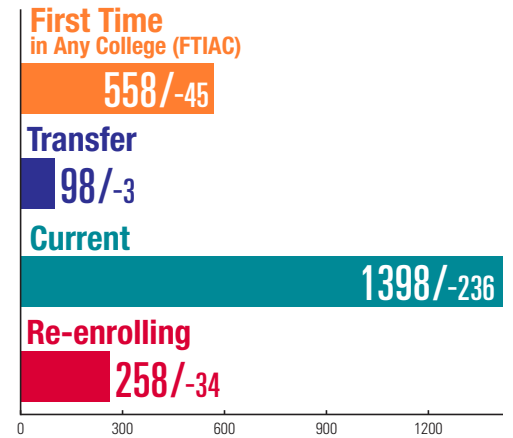

FALL 2020

Student Profile Information

Gender:

Gender and Credit Status:

(Excluding Dual-Enrolled Students)

Residency:

AGE

Race/Ethnicity:

Enrollment by Key Group:

Enrollment by Credit Status

(Excluding Dual-Enrolled Students)

Note: Smaller numbers indicate the differences are from Fall 2019 to Fall 2020

FALL 2020

Student Profile Information

Fall 2020 Cities with Enrollment 10+: