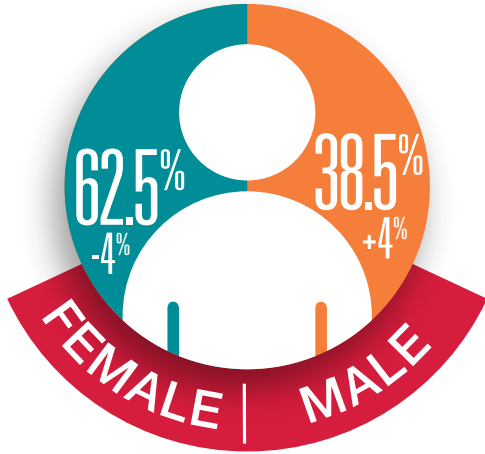

FALL 2020

Student Profile Information

Gender:

Gender and Credit Status:

(Excluding Dual-Enrolled Students)

Residency:

AGE

Race/Ethnicity:

Enrollment by Key Group:

Enrollment by Credit Status

(Excluding Dual-Enrolled Students)

Note: Smaller numbers indicate the differences are from Fall 2019 to Fall 2020

FALL 2020

Student Profile Information

Fall 2020 Cities with Enrollment 10+: