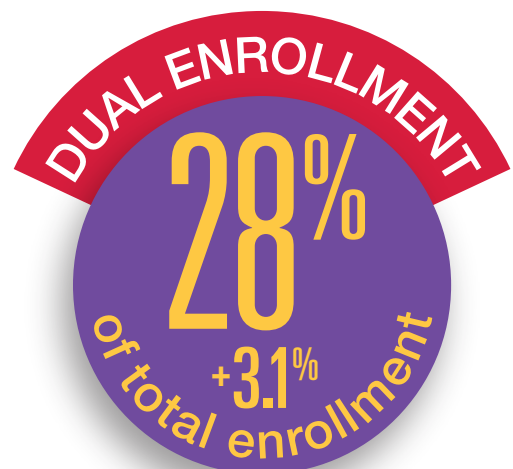

FALL 2020

Student Profile Information

Gender:

Gender and Credit Status:

(Excluding Dual-Enrolled Students)

Residency:

AGE

Race/Ethnicity:

Enrollment by Key Group:

Enrollment by Credit Status

(Excluding Dual-Enrolled Students)

Note: Smaller numbers indicate the differences are from Fall 2019 to Fall 2020

FALL 2020

Student Profile Information

Fall 2020 Cities with Enrollment 10+: