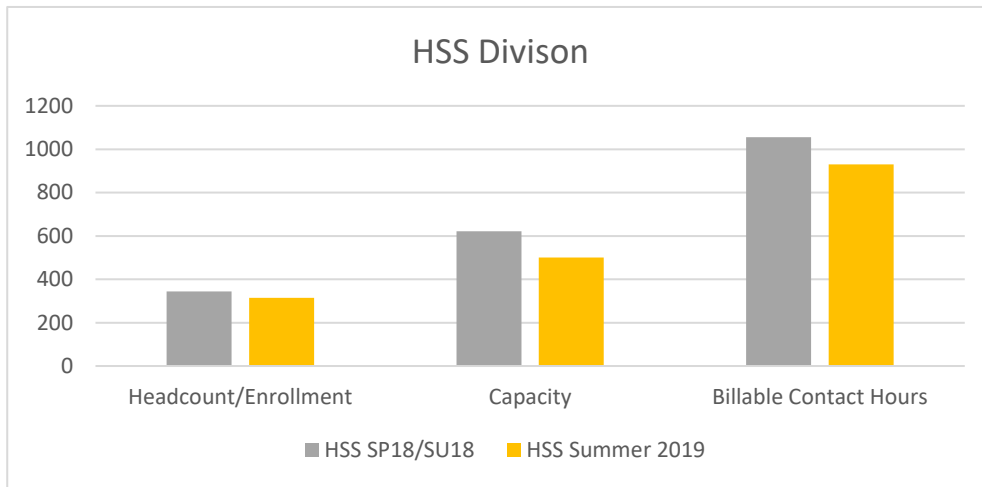

Spring Summer Combination Analysis- SP-SU2018 to SU19 Comparison

RIIS Division