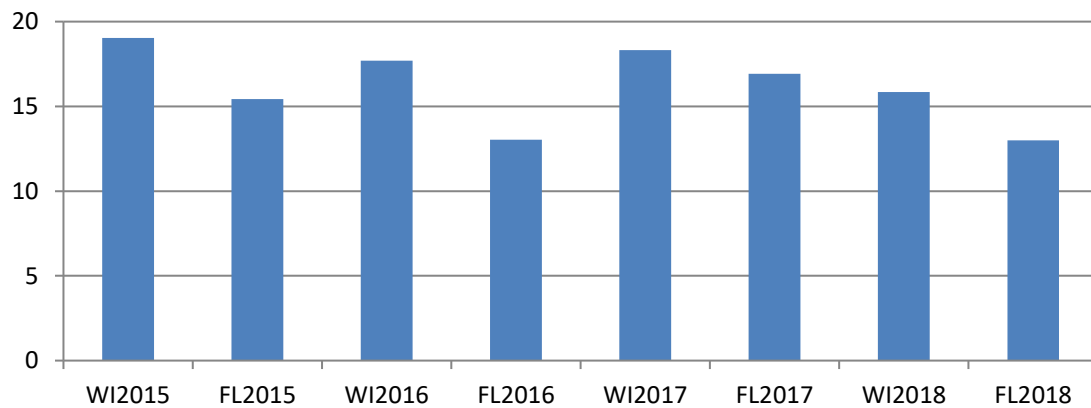

Enrollment Status of Students Taking Whitman and Main Campus Classes (Pivot by FT and PT status, FT displayed)

Average Age of Students Taking Whitman and Main Campus Classes

Top 10 Declared Program Titles for Students Taking Whitman and Main Campus Classes

Average Cummulative Completed Credits for Students Taking Whitman and Main Campus Classes

**Reported Educational Goal of Students
Taking Whitman and Main Campus Classes
(Pivot by term; WI2015 to FL2018
displayed)**