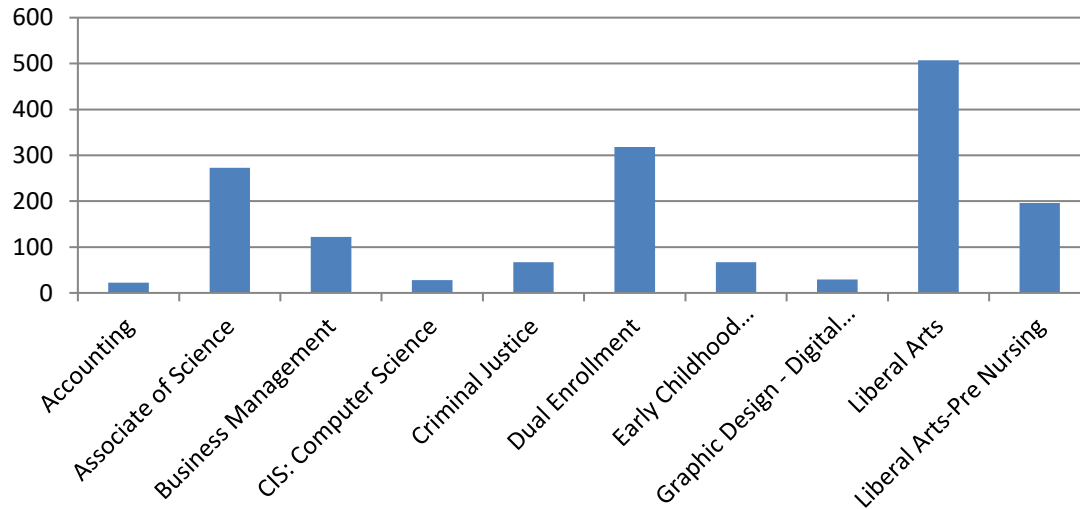

Enrollment Status of Students Taking Whitman and Main Campus Classes (Pivot by FT and PT status, FT displayed)

Average Age of Students Taking Whitman and Main Campus Classes

Top 10 Declared Program Titles for Students Taking Whitman and Main Campus Classes

Average Cummulative Completed Credits for Students Taking Whitman and Main Campus Classes

**Reported Educational Goal of Students
Taking Whitman and Main Campus Classes
(Pivot by term; WI2015 to FL2018
displayed)**