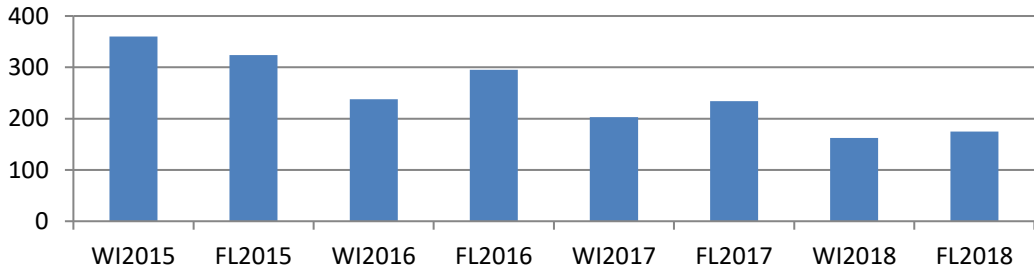

Enrollment Status of Students Taking Whitman and Main Campus Classes (Pivot by FT and PT status, FT displayed)

Average Age of Students Taking Whitman and Main Campus Classes

Top 10 Declared Program Titles for Students Taking Whitman and Main Campus Classes

Average Cummulative Completed Credits for Students Taking Whitman and Main Campus Classes

**Reported Educational Goal of Students
Taking Whitman and Main Campus Classes
(Pivot by term; WI2015 to FL2018
displayed)**