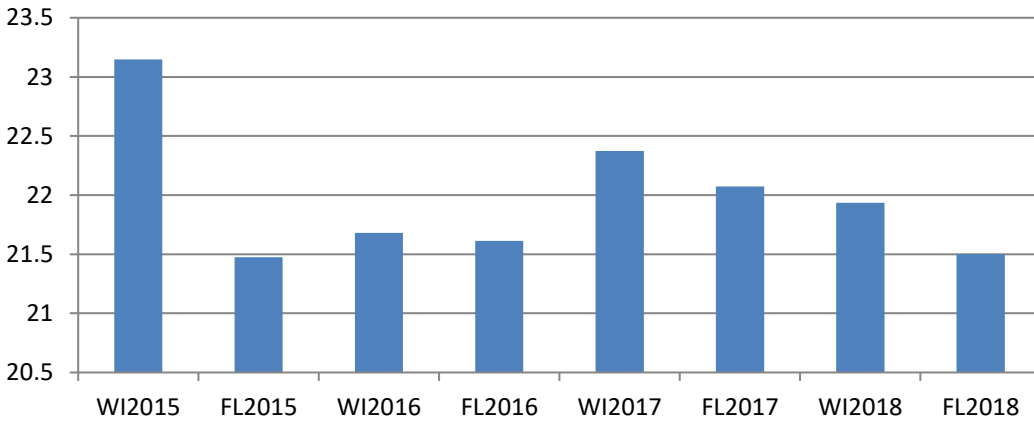

Enrollment Status of Students Taking Whitman and Main Campus Classes (Pivot by FT and PT status, FT displayed)

Average Age of Students Taking Whitman and Main Campus Classes

Top 10 Declared Program Titles for Students Taking Whitman and Main Campus Classes

Average Cummulative Completed Credits for Students Taking Whitman and Main Campus Classes

**Reported Educational Goal of Students
Taking Whitman and Main Campus Classes
(Pivot by term; WI2015 to FL2018
displayed)**