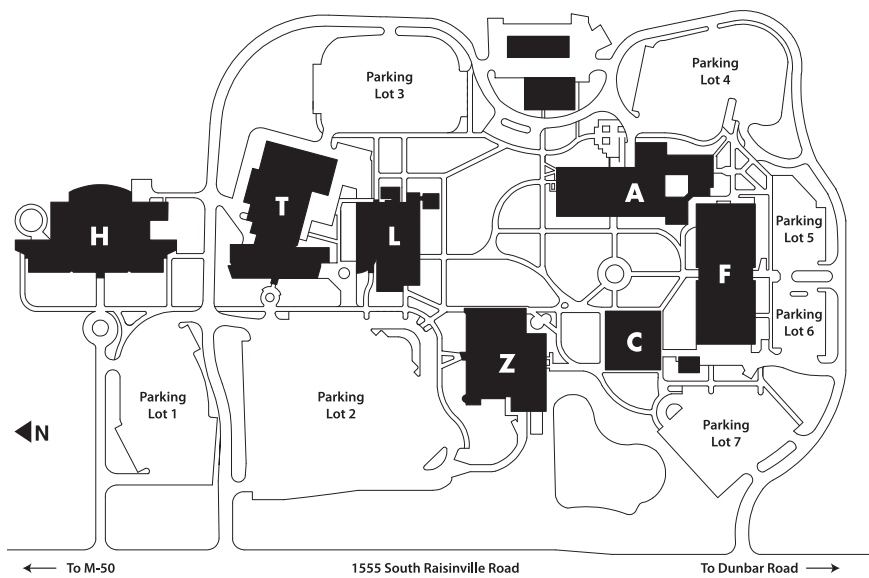

## IN PERSON

Room Z 286 in La-Z-Boy Center

## FACTS ONLINE

Tuition Management payment options are available for select classes. See page 31 for details.

Follow us on

**Monroe County  
Community College  
Office of Lifelong Learning**

**Main Campus**  
LaZ-Boy Center, Room 286  
1555 S. Raisinville  
Monroe, MI 48161

- A** - Audrey M. Warrick Student Services/ Administration Building
- C** - Campbell Learning Resources Center (Library)
- F** - Founders Hall
- H** - Gerald Welch Health Education Building

- L** - Life Science Building
- T** - Career Technology Center
- Z** - La-Z-Boy Center
- WC** - Whitman Center (Temperance, MI)